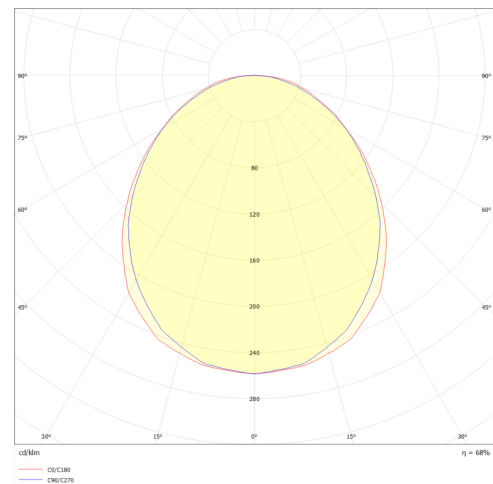

ANUBIS TAVLA 50W/830 DALI

E-number: 7011587

Description

Barcode:	7330139600219
Series:	Anubis

Photometric data

Rated luminous flux (lm):	4410.0
Max. system power (W):	46
Light source:	LED exchangeable
Lamp holder:	Other
Light source included:	Yes
Min colour temperature (K):	3000
Max colour temperature (K):	3000
Light sharing:	Symmetric
Light outlet:	Direct
Lumen median 50000h (t ₉₀):	85
Energy efficiency class:	C

Dimensions and weight

Length (mm):	1835
Width (mm):	94
Height/depth (mm):	49
Weight armature (kg):	3.6
Length/depth package (mm):	1835
Width package (mm):	110
Height package (mm):	50
Weight package (kg):	3.7