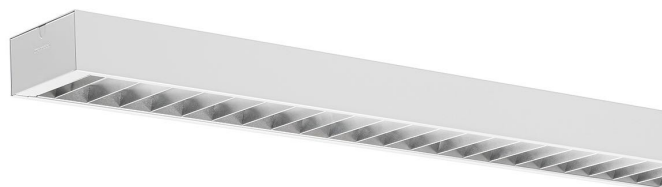

- Anti glare
- Made in Värnamo, Sweden

The interior luminaire Hugin for installation on ceilings is based on a luminaire concept in two lengths; 1200 and 1500mm. Hugin DT is an efficient general lighting for offices, shops or schools, for example, which is mounted on the ceiling using keyholes. The luminaire is available in different variants, on/off or DALI, 3000K or 4000K and in variants with high luminous flux, HO. On/off has a terminal for connection centrally in the luminaire. DALI can be connected as DALI or as impulse control/switch dim. The DALI variant is delivered as standard with 3.0m 5-wire cable. On request, the luminaire can be supplied with CRI 90, adjusted luminous flux, override, emergency light, motion sensor or constant light control. In the same luminaire series there is a pendant version and a recessed version. The luminaire is manufactured in Värnamo.

## Variations

E-number	Product name	Max. system power (W)	Lumen (lm)	Colour temperature (K)	Mått (LxWxH/D, mm)	Colour	Ambient temperature (°C)
7020130	HUGIN DT L120 830	31	3570	3000	1195x128x73	White	-20 - 35
7020131	HUGIN DT L120 840	31	3570	4000	1195x128x73	White	-20 - 35
7020132	HUGIN DT L120 830 HO	54	6000	3000	1195x128x73	White	-20 - 35
7020133	HUGIN DT L120 840 HO	54	6000	4000	1195x128x73	White	-20 - 35
7020134	HUGIN DT L120 830 DALI	31	3570	3000	1195x128x73	White	-20 - 35
7020135	HUGIN DT L120 840 DALI	31	3570	4000	1195x128x73	White	-20 - 35
7020136	HUGIN DT L150 830	50	5500	3000	1481x128x73	White	-20 - 35
7020137	HUGIN DT L150 840	50	5500	4000	1481x128x73	White	-20 - 35
7020138	HUGIN DT L150 830 HO	70	8190	3000	1481x128x73	White	-20 - 35
7020139	HUGIN DT L150 840 HO	70	8190	4000	1481x128x73	White	-20 - 35
7020140	HUGIN DT L150 830 DALI	50	5500	3000	1481x128x73	White	-20 - 35
7020141	HUGIN DT L150 840 DALI	50	5500	4000	1481x128x73	White	-20 - 35