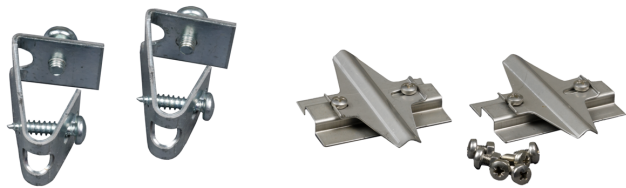

- Suitable for several different luminaires
- For wire attachment

Do you need a cable bracket to mount your Exaktor luminaire? Below are universal brackets that fit most of our luminaires. Can't find what you are looking for? Contact us and we will help you.

Variations

E-number	Product name	Mått (LxWxH/D, mm)	Ambient temperature (°C)	Weight
7920110	LINFÄSTE 347		-30 - 50	0
7920140	LINFÄSTE 341		-30 - 50	0
7920144	LINFÄSTE 343		-30 - 50	0.05