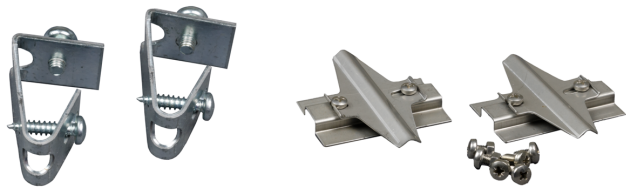

- Suitable for several different luminaires
- For wire attachment

Do you need a cable bracket to mount your Exaktor luminaire? Below are universal brackets that fit most of our luminaires. Can't find what you are looking for? Contact us and we will help you.

Variations

E-number	Product name	Mått (LxWxH/D, mm)	Ambient temperature (°C)	Weight
7920144	LINFÄSTE 343		-30 - 50	0.05
7920140	LINFÄSTE 341		-30 - 50	0
7920110	LINFÄSTE 347		-30 - 50	0