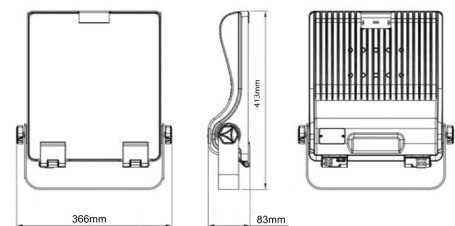

## Dimensions and weight

Length (mm):	366
Width (mm):	413
Height/depth (mm):	83
Weight armature (kg):	6.5
Length/depth package (mm):	490
Width package (mm):	420
Height package (mm):	140
Weight package (kg):	6.5