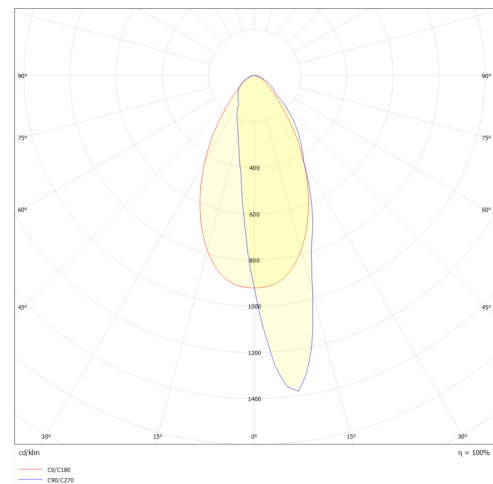

## Photometric data

Rated luminous flux (lm):	16200
Min luminous flux (lm):	16200
Max luminous flux (lm):	16200
Luminaire efficacy (lm/W):	135
Max. system power (W):	120
Light source:	LED not exchangeable
Light source included:	Yes
Min colour temperature (K):	4000
Max colour temperature (K):	4000
Colour rendering index CRI:	80-89
Colour consistency:	SDCM5
Light sharing:	Asymmetric
Light distributor:	Diffuser lens/optic/panel
Light outlet:	Direct
Lumen median 100000h (tq):	84
Nominal lifetime L70/B50 at 25 °C (h):	100000.00

## Dimensions and weight

Length (mm):	366
Width (mm):	413
Height/depth (mm):	83
Weight armature (kg):	6.5
Length/depth package (mm):	490
Width package (mm):	420
Height package (mm):	140
Weight package (kg):	6.5